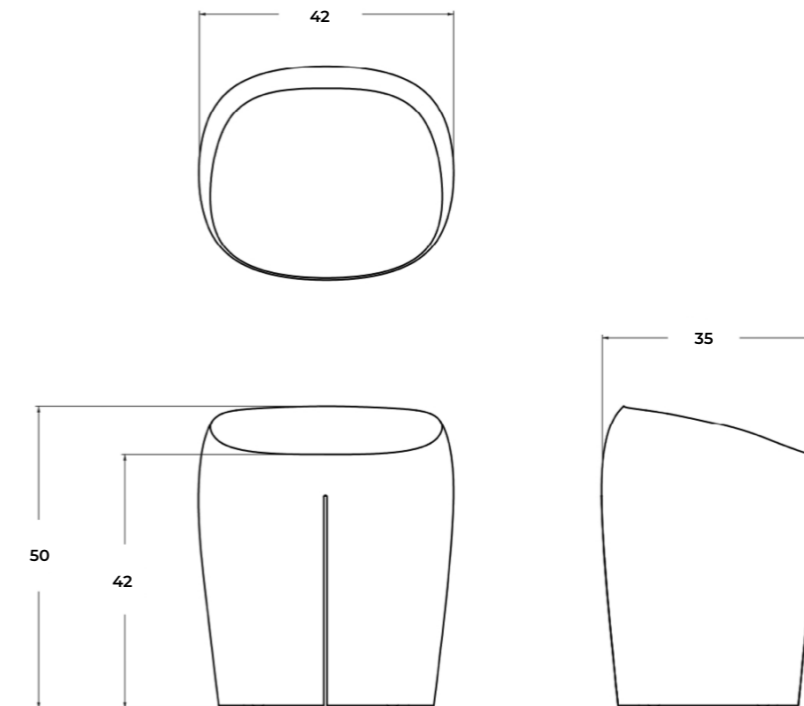

NIKI STOOL

PRODUCT FACT SHEET

PRODUCT TYPE

Stool / Seating

YEAR & EDITION

2020, EDITION N° 1
Aeon Prox by Pieter Maes

ENVIRONMENT

Indoor / Outdoor

DIMENSIONS

H 51 L 42 D 35 CM / H 20 L 16.5 D 13.8 inch
Weight: 67kg

PACKAGING

Crating: H 71 L 62 D 55 cm

MATERIAL

Sculpted Pietra Grigia
Hammered and honed

One of the marble's characteristics is to have different veins and colours as a result of the different marble blocks used. Different kinds of marble can be used with a personalized quotation.

Stone collection limited to Editions of 6 pieces+2 artist pieces in each material.

RETAIL PRICE EX. WORKS

€ 14 700