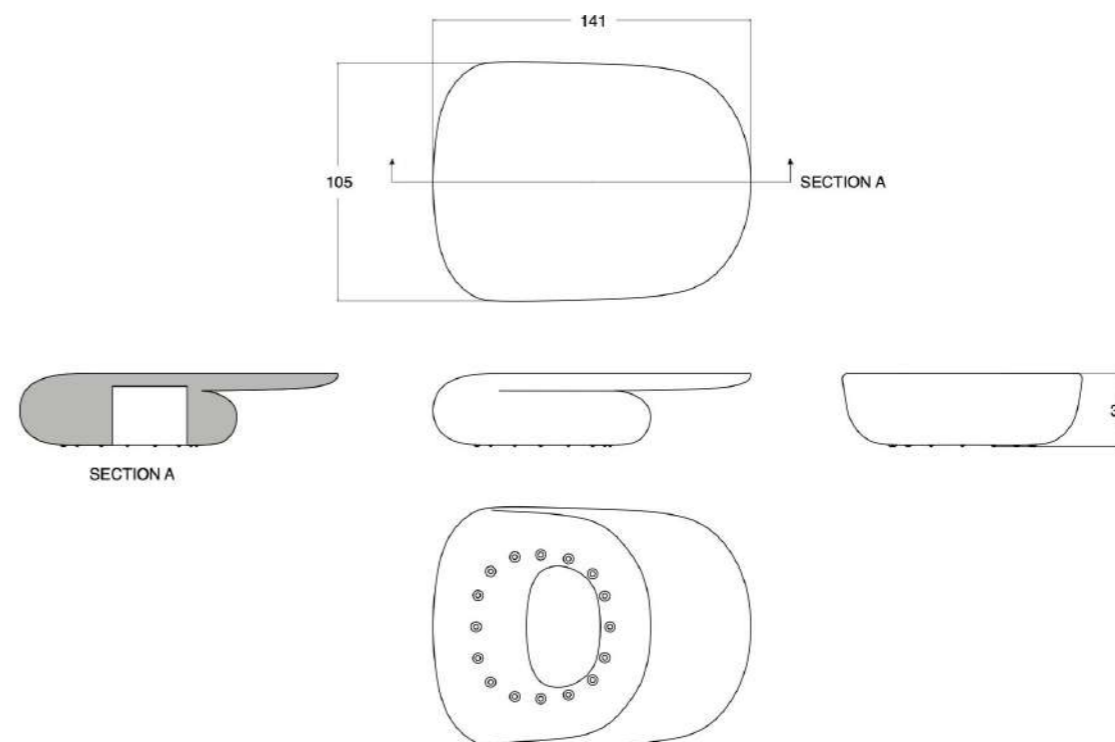

STRATA TABLE

PRODUCT FACT SHEET

PRODUCT TYPE

Coffee / Side table

YEAR & EDITION

2021, EDITION N° 1
Aeon Prox by Pieter Maes

ENVIRONMENT

Indoor / Outdoor

DIMENSIONS

H 32 L 141 D 105 CM / H 12.5 L 55.5 D 41 inch
Weight: 540 Kg

PACKAGING

Crating: H 52 L 161 D 125 cm

MATERIAL

Sculpted Pietra Grigia,
Hammered and honed

One of the marble's characteristics is to have different veins and colours as a result of the different marble blocks used. Different kinds of marble can be used with a personalized quotation.

Stone collection limited to Editions of 6 pieces+2 artist pieces in each material.

RETAIL PRICE EX. WORKS

€ 33 600