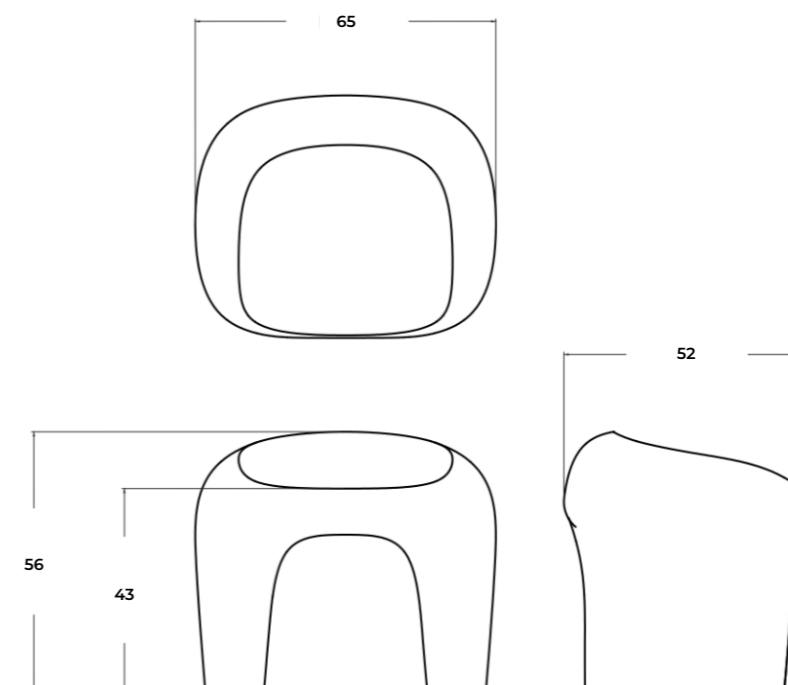

STANZA CHAIR

PRODUCT FACT SHEET

PRODUCT TYPE

Chair / Seating

YEAR & EDITION

2020, EDITION N° 1
Aeon Prox by Pieter Maes

ENVIRONMENT

Indoor / Outdoor

DIMENSIONS

H 51 L 64 D 54 CM / H 20 L 25 D 21.2 inch
Weight: 210kg

PACKAGING

Crating: H 71 L 85 D 75 cm

MATERIAL

Sculpted Pietra Grigia,
Hammered and honed

One of the marble's characteristics is to have different veins and colours as a result of the different marble blocks used. Different kinds of marble can be used with a personalized quotation.

Stone collection limited to Editions of 6 pieces+2 artist pieces in each material.

RETAIL PRICE EX. WORKS

€ 20 580

BOON_EDITIONS