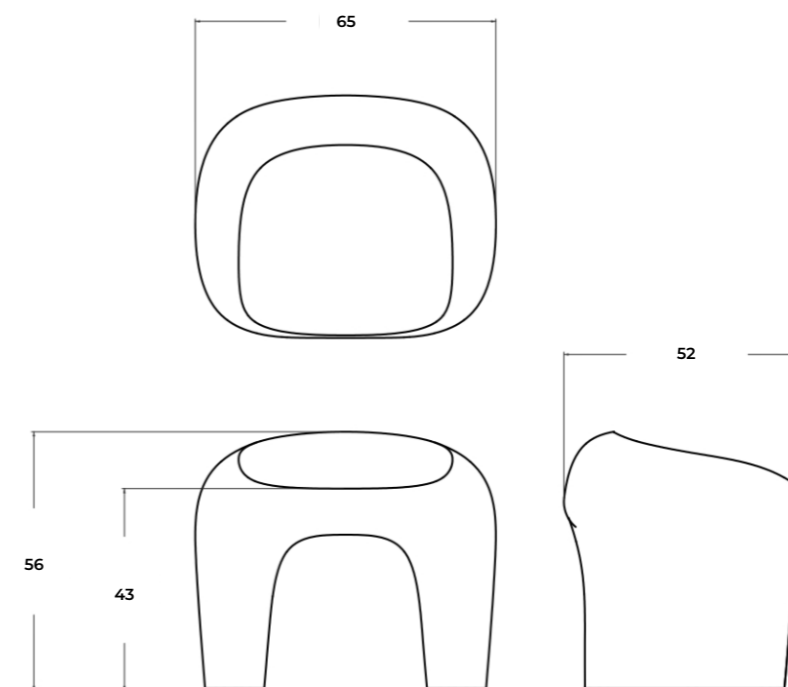

STANZA CHAIR

PRODUCT FACT SHEET

PRODUCT TYPE

Chair / Seating

YEAR & EDITION

2020, EDITION N° 1
Aeon Prox by Pieter Maes

ENVIRONMENT

Indoor / Outdoor

DIMENSIONS

H 51 L 64 D 54 CM / H 20 L 25 D 21.2 inch
Weight: 210kg

PACKAGING

Crating: H 71 L 85 D 75 cm

MATERIAL

Sculpted Pietra Grigia,
Hammered and honed

One of the marble's characteristics is to have different veins and colours as a result of the different marble blocks used. Different kinds of marble can be used with a personalized quotation.

Stone collection limited to Editions of 6 pieces+2 artist pieces in each material.

RETAIL PRICE EX. WORKS

€ 20 580

BOON_EDITIONS