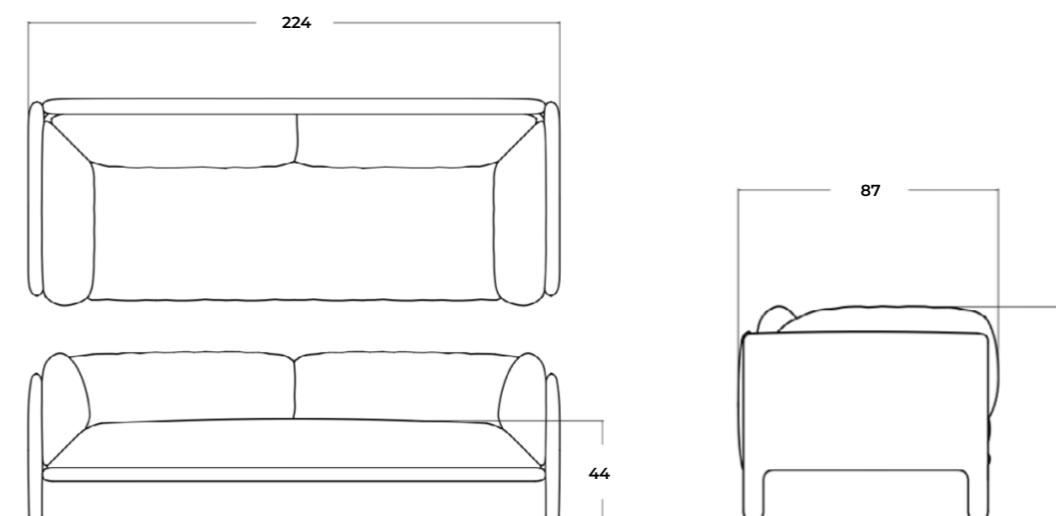

BOON_EDITIONS